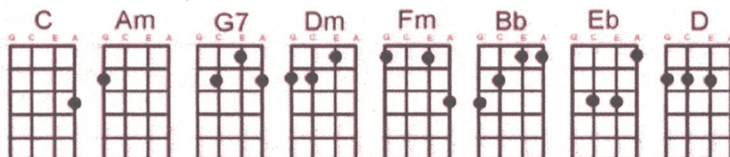

**BLUE MOON (Rodgers and Hart - 1935)**

Intro: [C] [Am] [Dm] [G7] [C] [Am] [Dm] [G7]

Blue [C] moon [Am] [Dm]

You saw me [G7] standing a[C]lone [Am] [Dm]

Without a [G7] dream in my [C] heart [Am] [Dm]

Without a [G7] love of my [C] own [Am] [Dm] [G7]

And when I [G] looked

The moon had [D] turned to [G] gold [G7]

[C] Blue Moon [Am] [Dm]

Now I'm no [G7] longer a[C]lone [Am] [Dm]

Without a [G7] dream in my [C] heart [Am] [Dm]

Without a [G7] love of my [C] own [Am] [Dm]

Without a [G7] love of my [C] own [Am] [Dm]

Without a [G7] love of my [C] own [Am] [Dm] [G7] [C]

(A fork of [Richard G's arrangement](#), based on Dean Martin and Nat King Cole's covers of the song.)Satya's Happy Ukulele Songbook: [satyacolombo.com/ukulele](http://satyacolombo.com/ukulele)